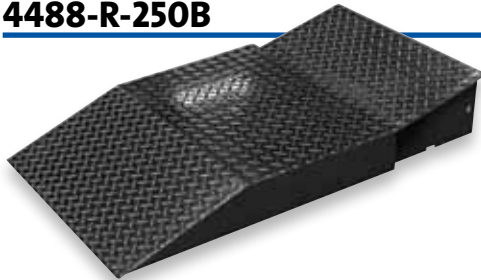

'SLIP PLATES'

4488-R-250B